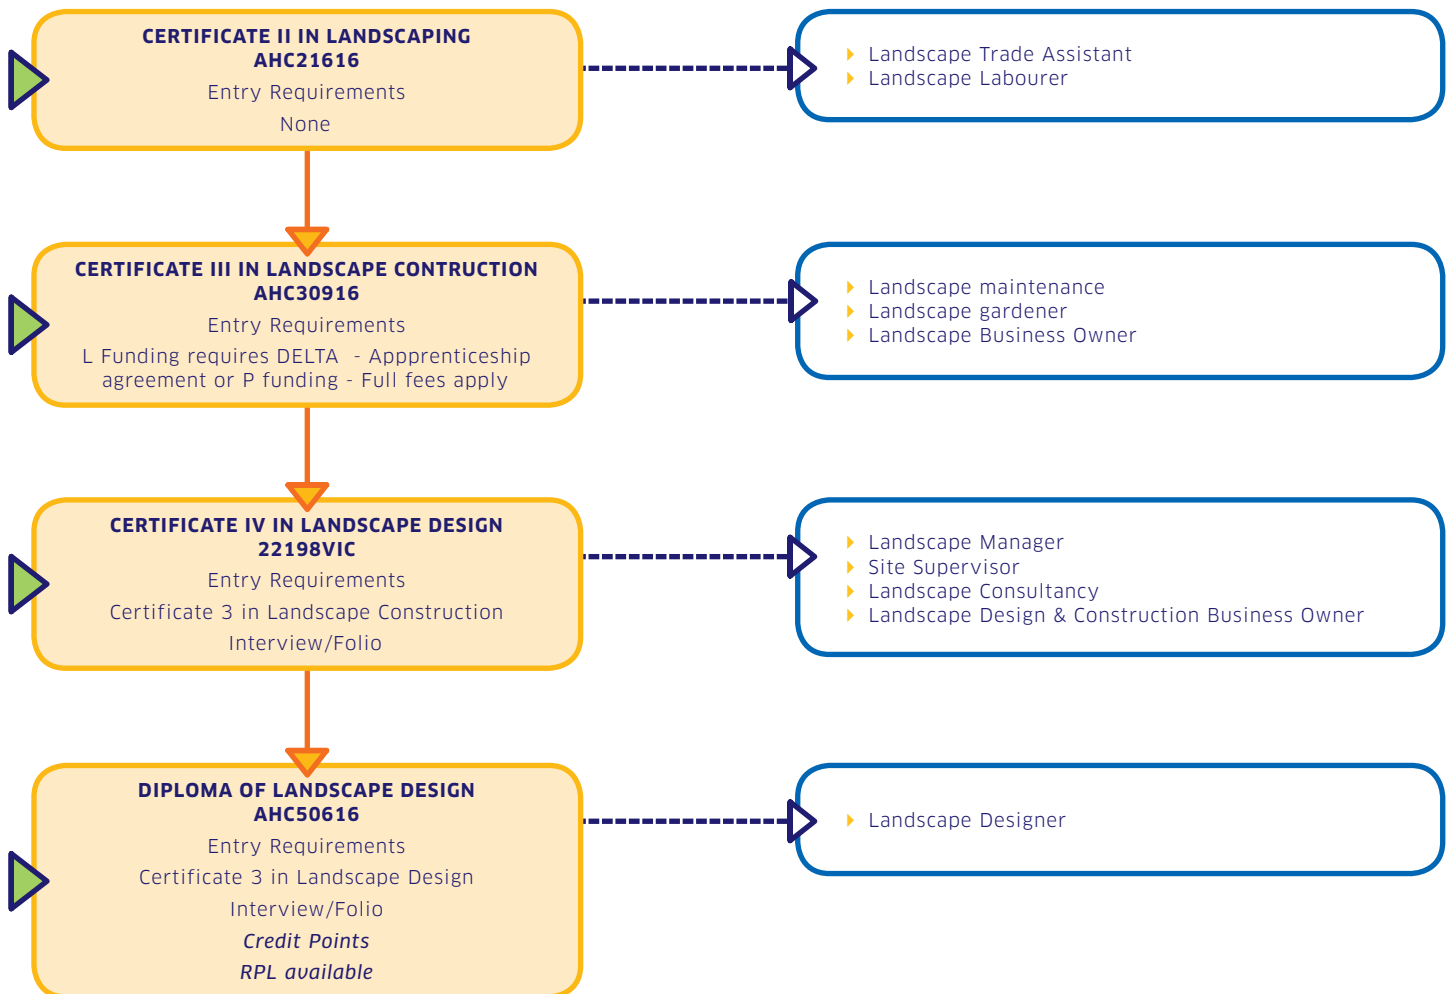

## Landscaping Pathways

- ▶ CERTIFICATE II IN LANDSCAPING – AHC21616
- ▶ CERTIFICATE III IN LANDSCAPE CONSTRUCTION – AHC30916
- ▶ CERTIFICATE IV IN LANDSCAPE DESIGN – 22198VIC
- ▶ DIPLOMA OF LANDSCAPE DESIGN – AHC50616

### Qualification

### Career outcomes