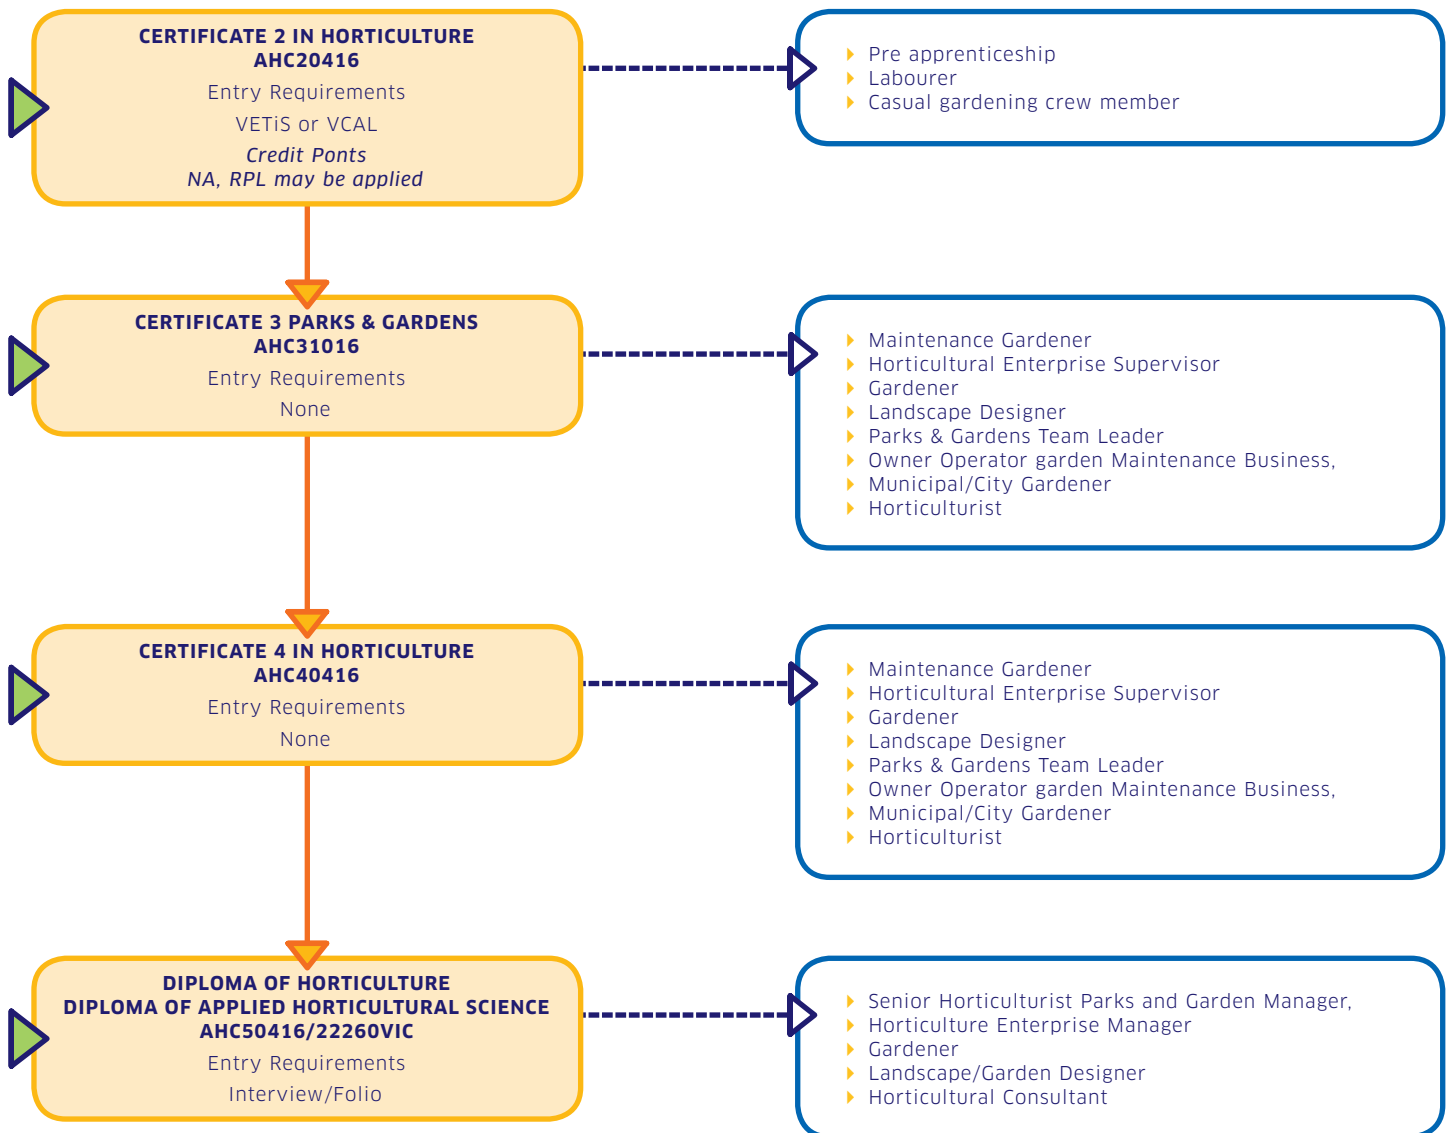

Horticulture Pathways

- ▶ CERTIFICATE II IN HORTICULTURE – AHC20416
- ▶ CERTIFICATE III PARKS & GARDENS – AHC31016
- ▶ CERTIFICATE IV IN HORTICULTURE – AHC40416
- ▶ DIPLOMA OF HORTICULTURE/DIPLOMA OF APPLIED HORTICULTURAL SCIENCE – AHC50416/22260VIC

Qualification

Career outcomes

LEGEND

Entry Point

Exit Point

Pathway

*The information provided in this document is intended for informational purposes only and is subject to change without notice.
Training may be delivered with Victorian and Commonwealth Government funding.*