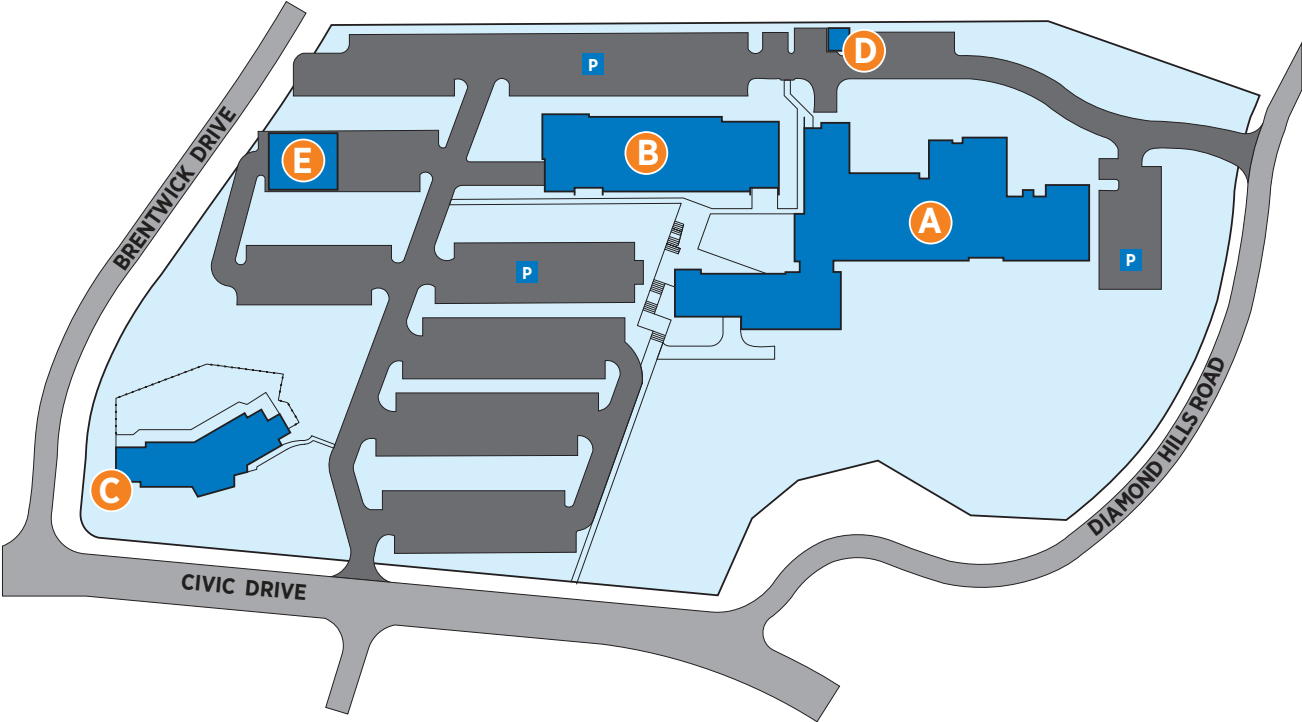

GREENSBOROUGH CAMPUS MAP

MELBOURNE
POLYTECHNIC