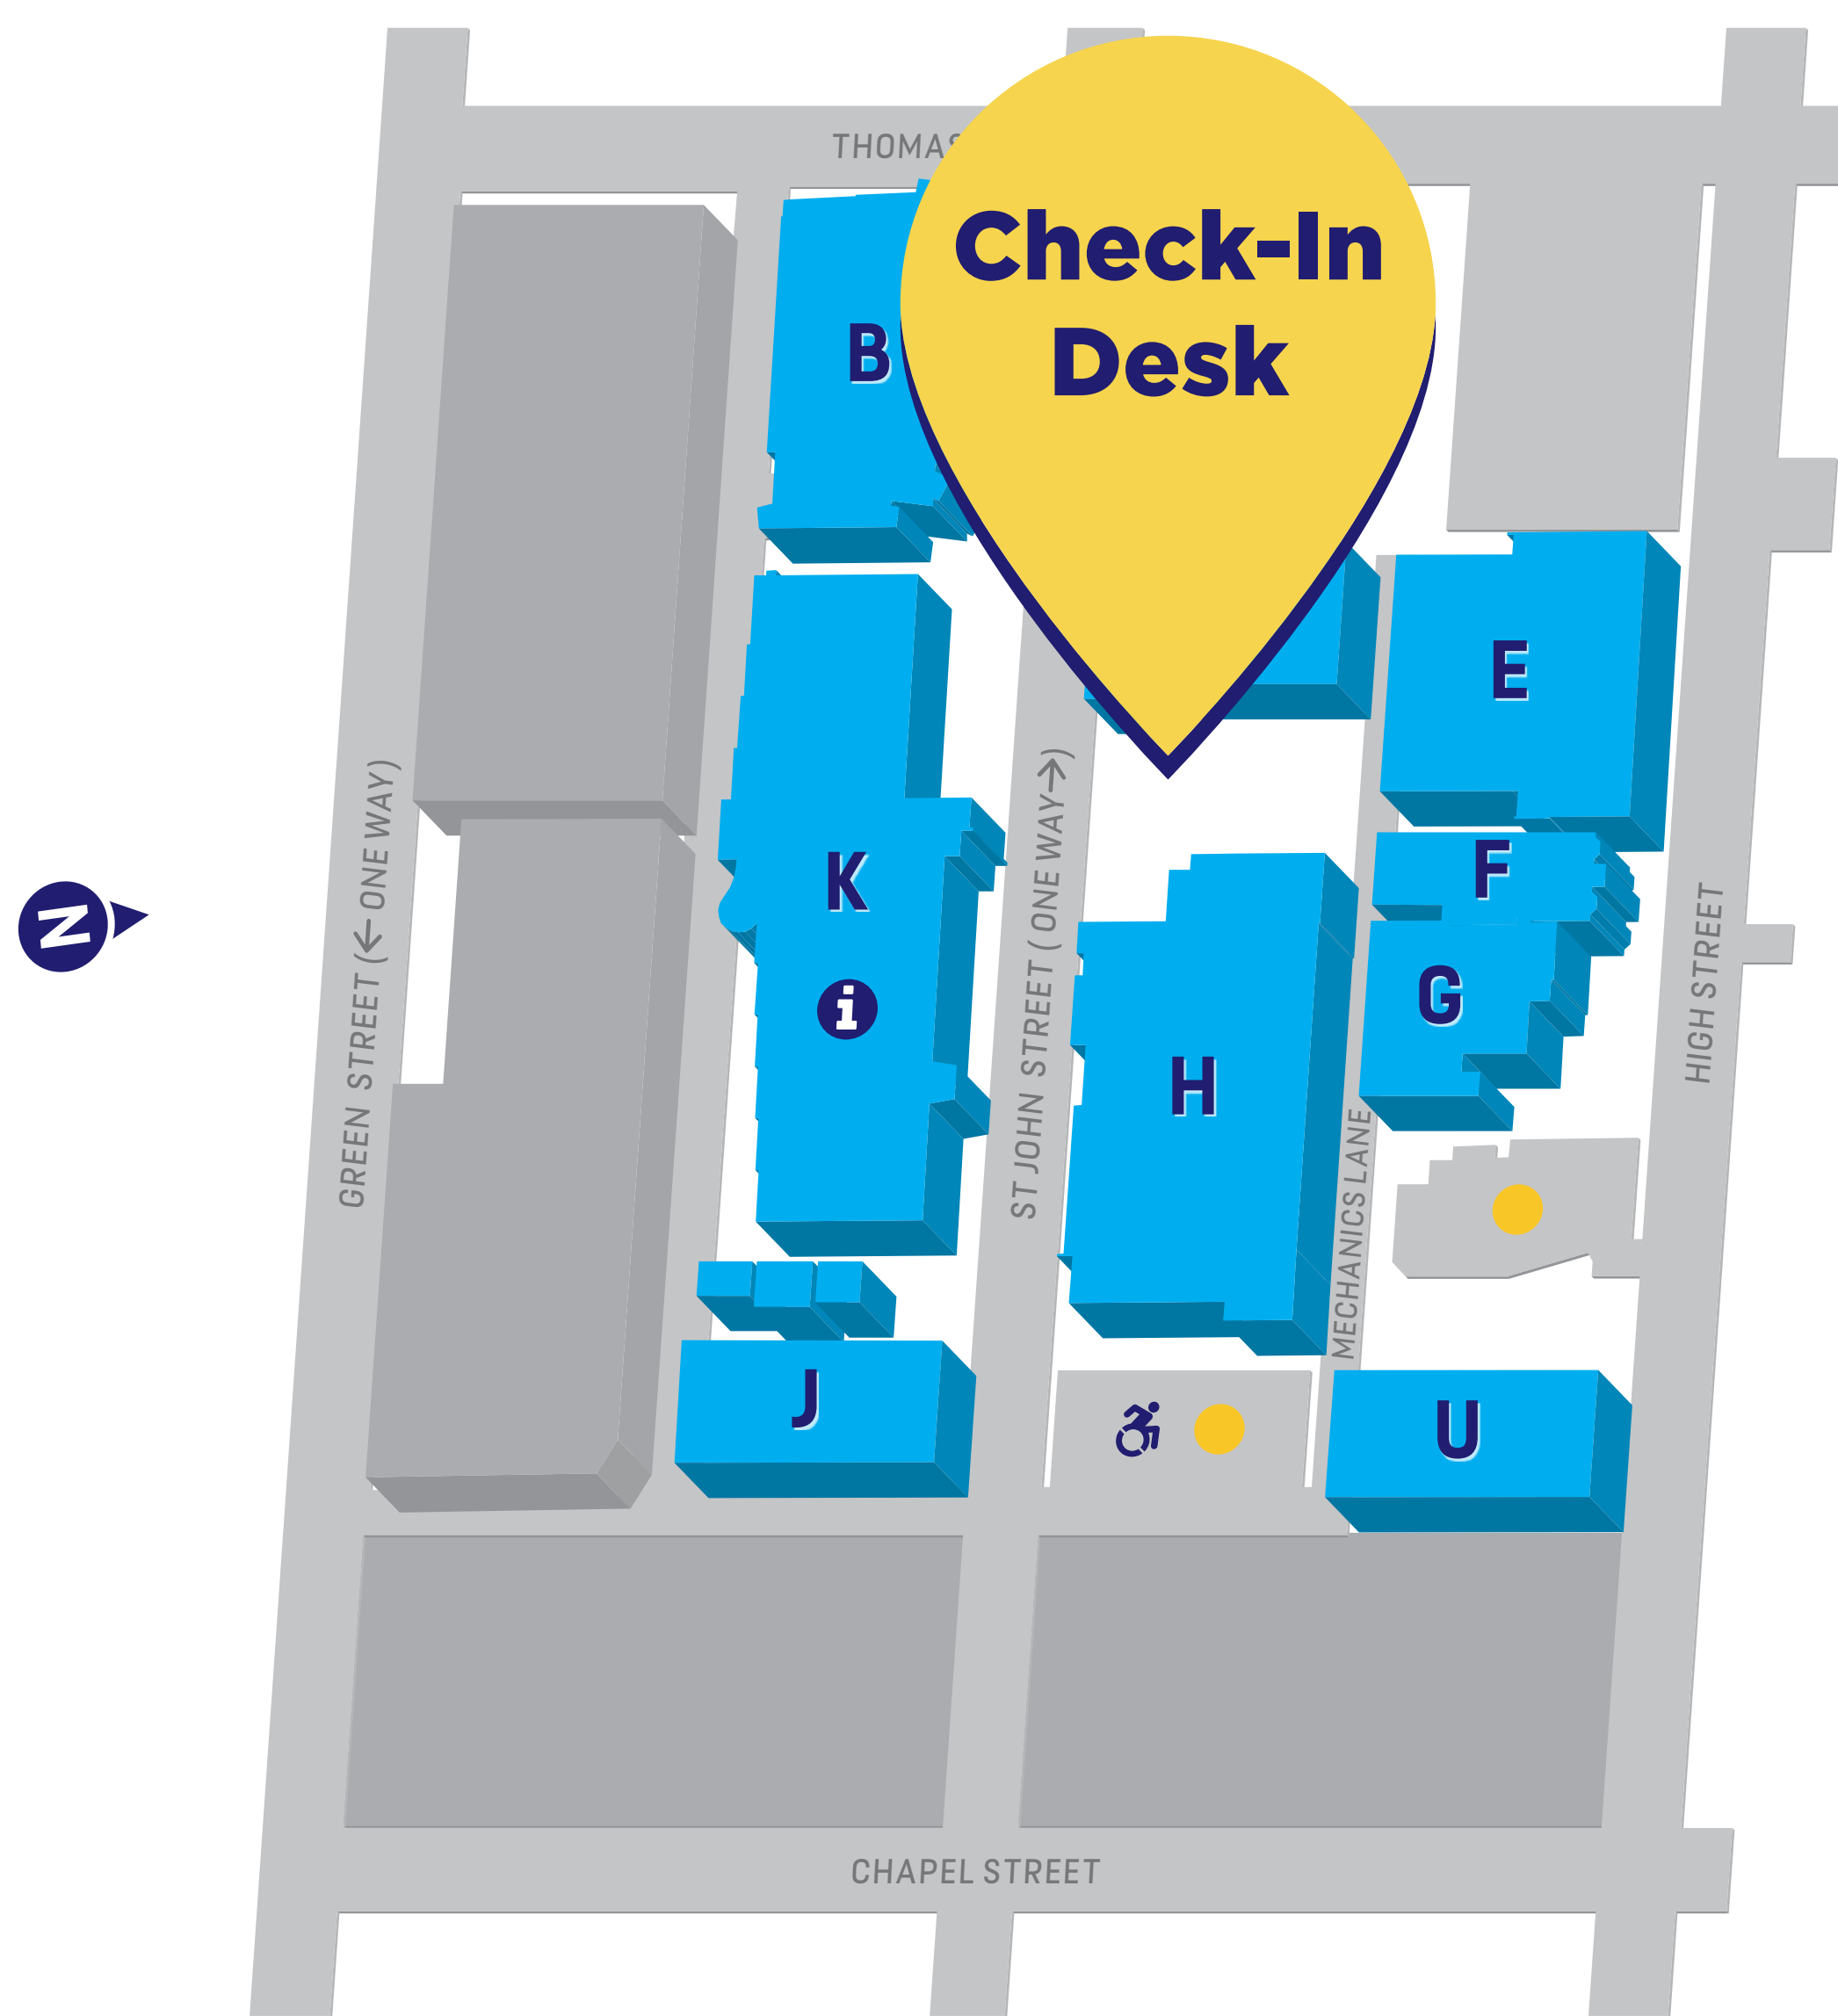

Please go to the check-in desk to collect your wristband before entering this campus

PRAHRAN CAMPUS MAP

Map Legend

-  Building
-  Information
-  Disabled Parking
-  Staff Paid Parking

Courtyard marquee

**MELBOURNE
POLYTECHNIC**