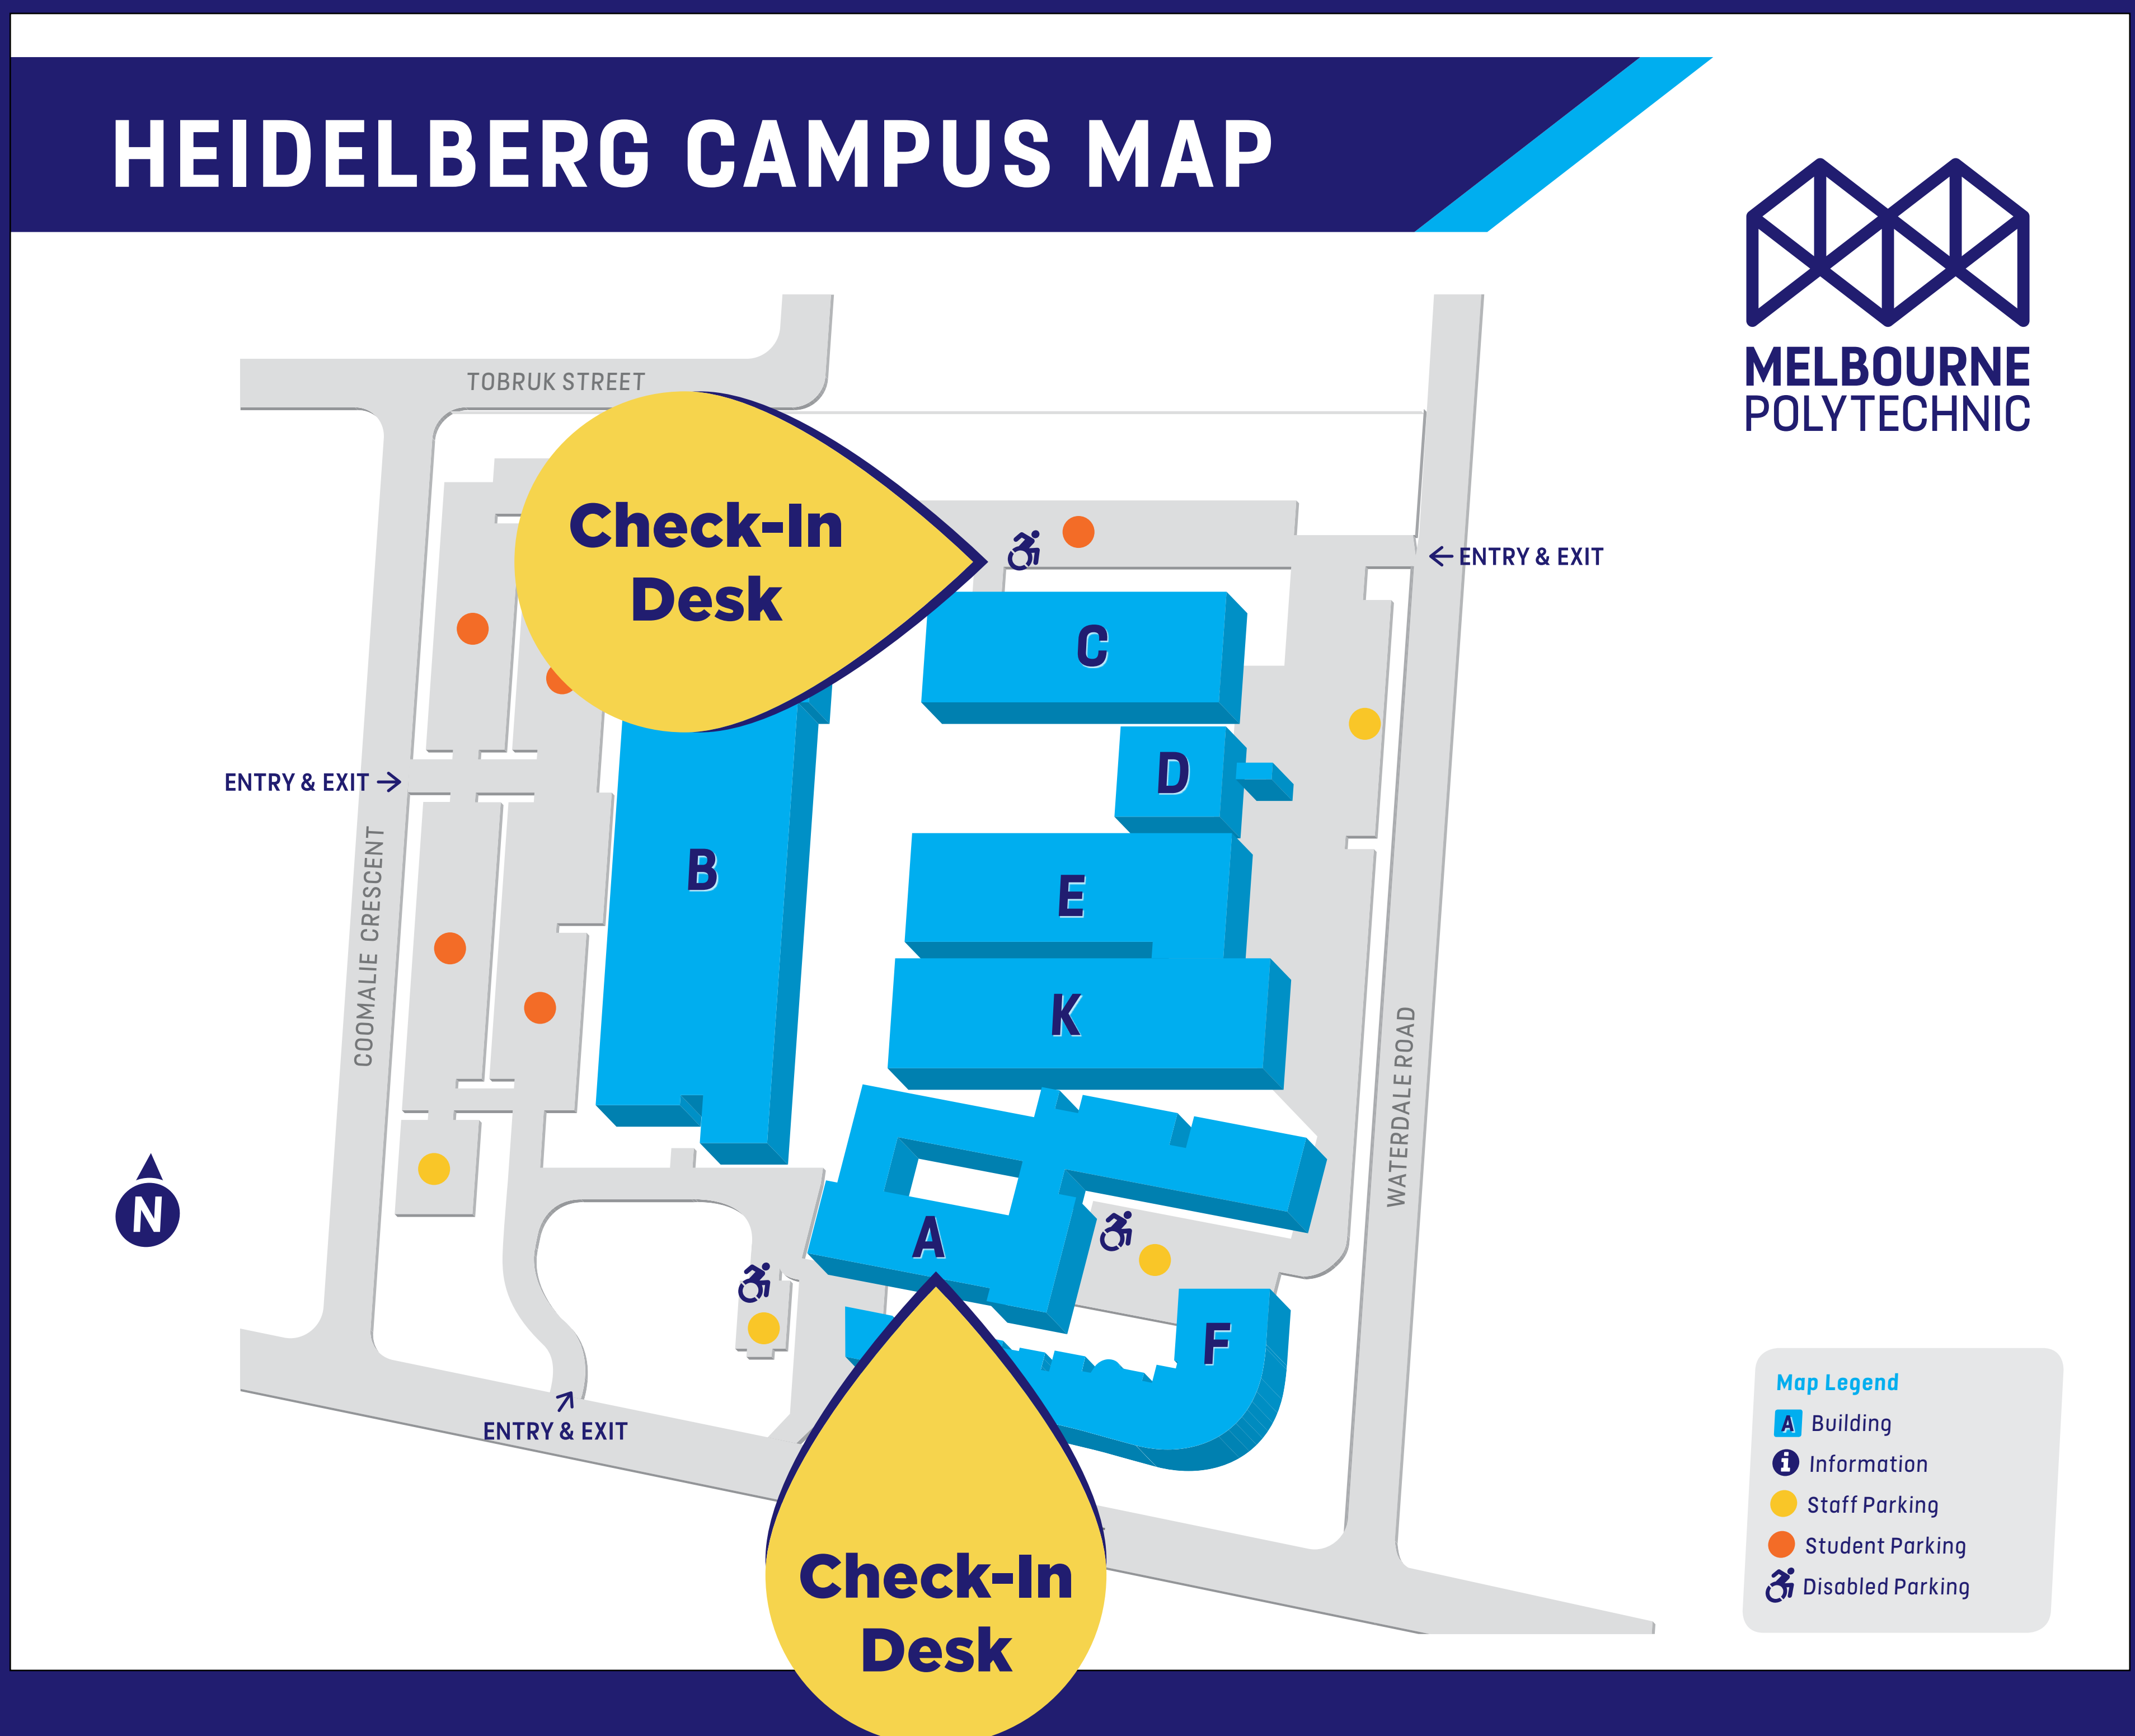

Please go to the check-in desk to collect your wristband before entering this campus

- ▶ Canteen Building A
- ▶ Marquee outside Building C

**MELBOURNE
POLYTECHNIC**